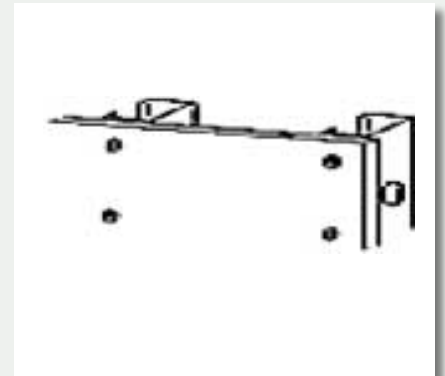

FIXING PLASTERBOARD TO METAL

Bugle Head

Product Range			
Gauge	Dimensions	Pack Quantity	Part Number
6g	6-18x25mm	1000	6-311-0070-8
	6-18x30mm	1000	6-311-0129-6
	6-18x45mm	1000	6-311-0114-1

Metroll Newcastle