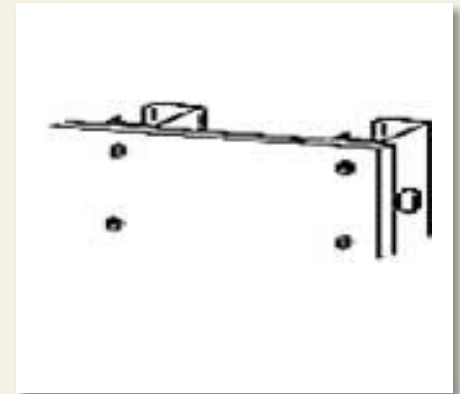

Fixing Plasterboard to Metal

Bugle Head

Product Range			
Gauge	Dimensions	Pack Quantity	Part Number
6g	6-18x25mm	1000	6-311-0070-8
	6-18x30mm	1000	6-311-0129-6
	6-18x45mm	1000	6-311-0114-1

Metroll Newcastle
ABN 97 001 446 439
268 Macquarie Road
WARNERS BAY NSW 2282
AUSTRALIA